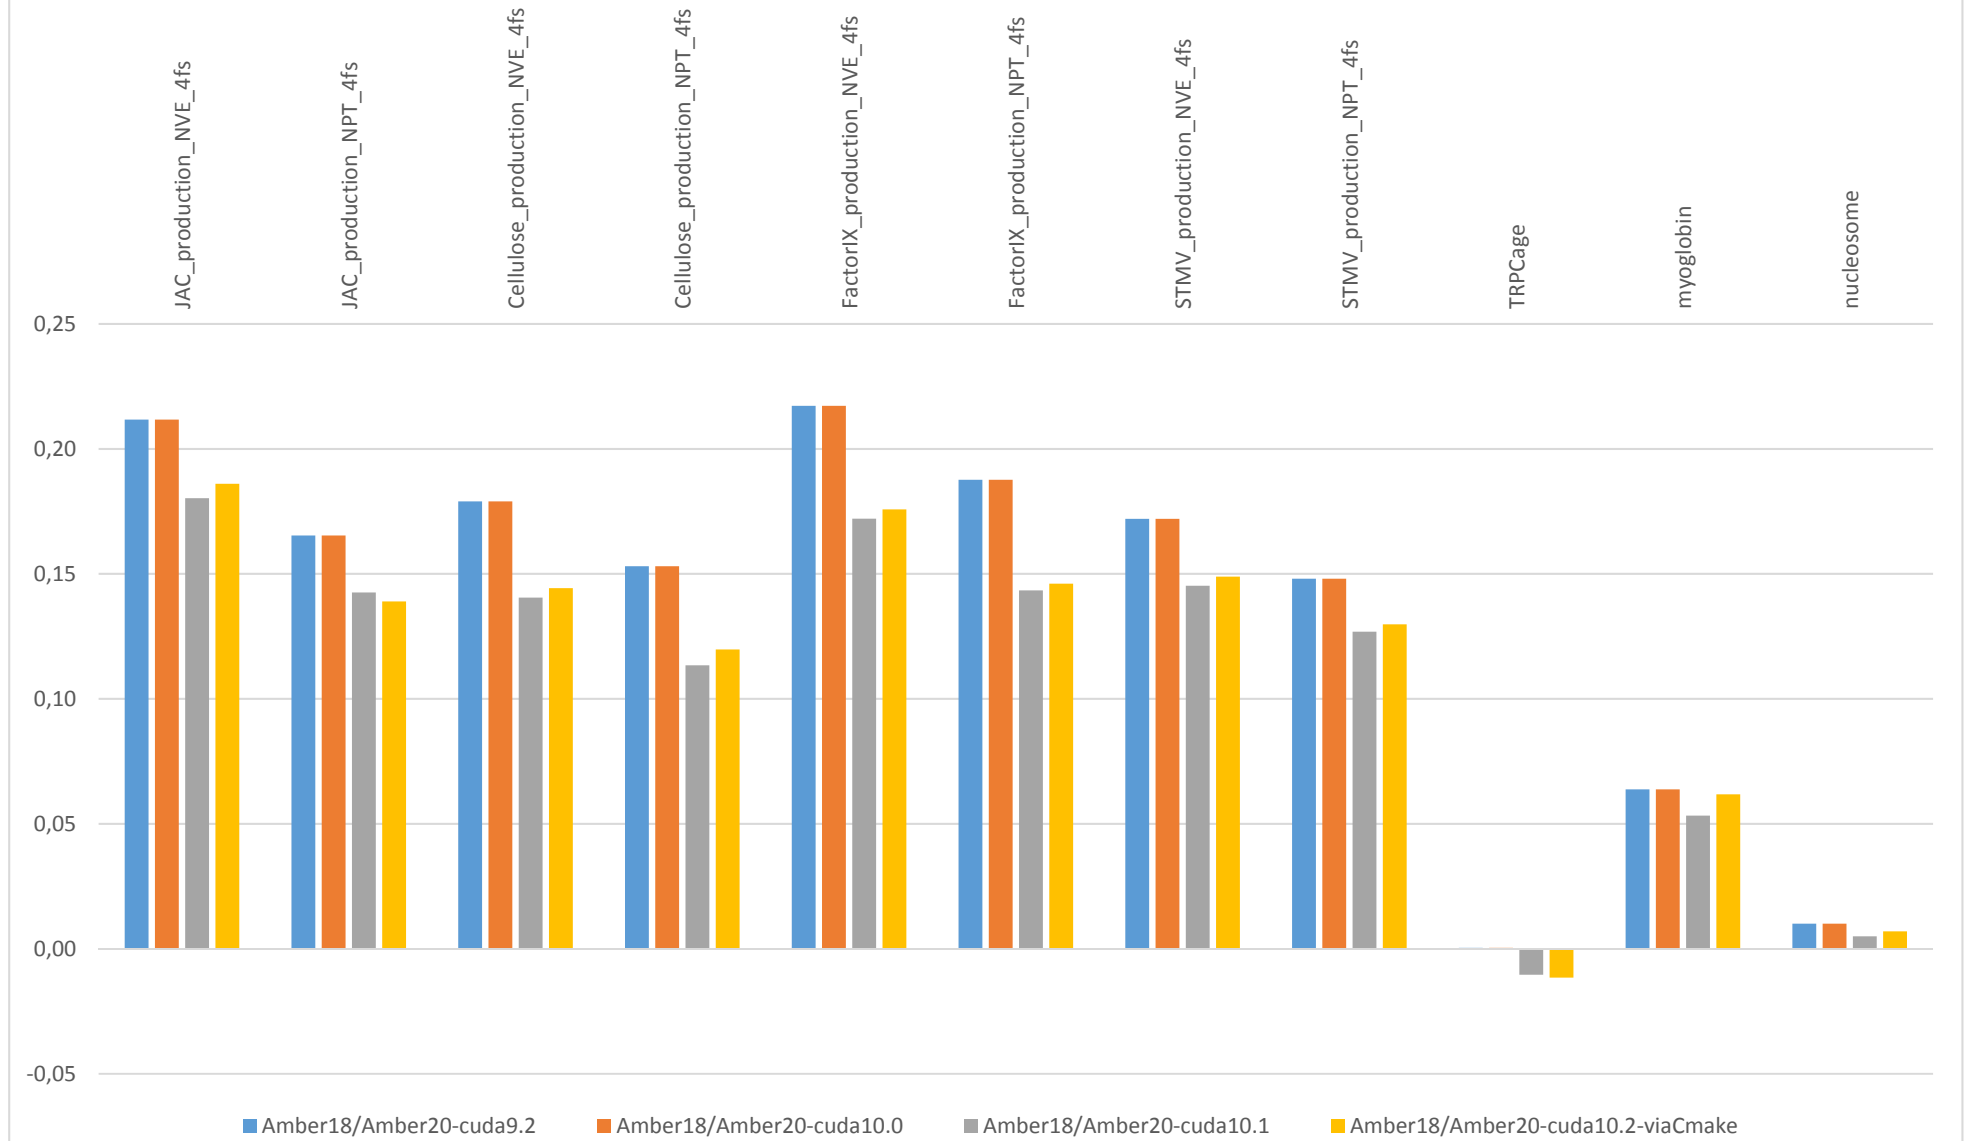

Quadro RTX5000

Quadro RTX6000

GTX1070 Super

GTX1080 Super