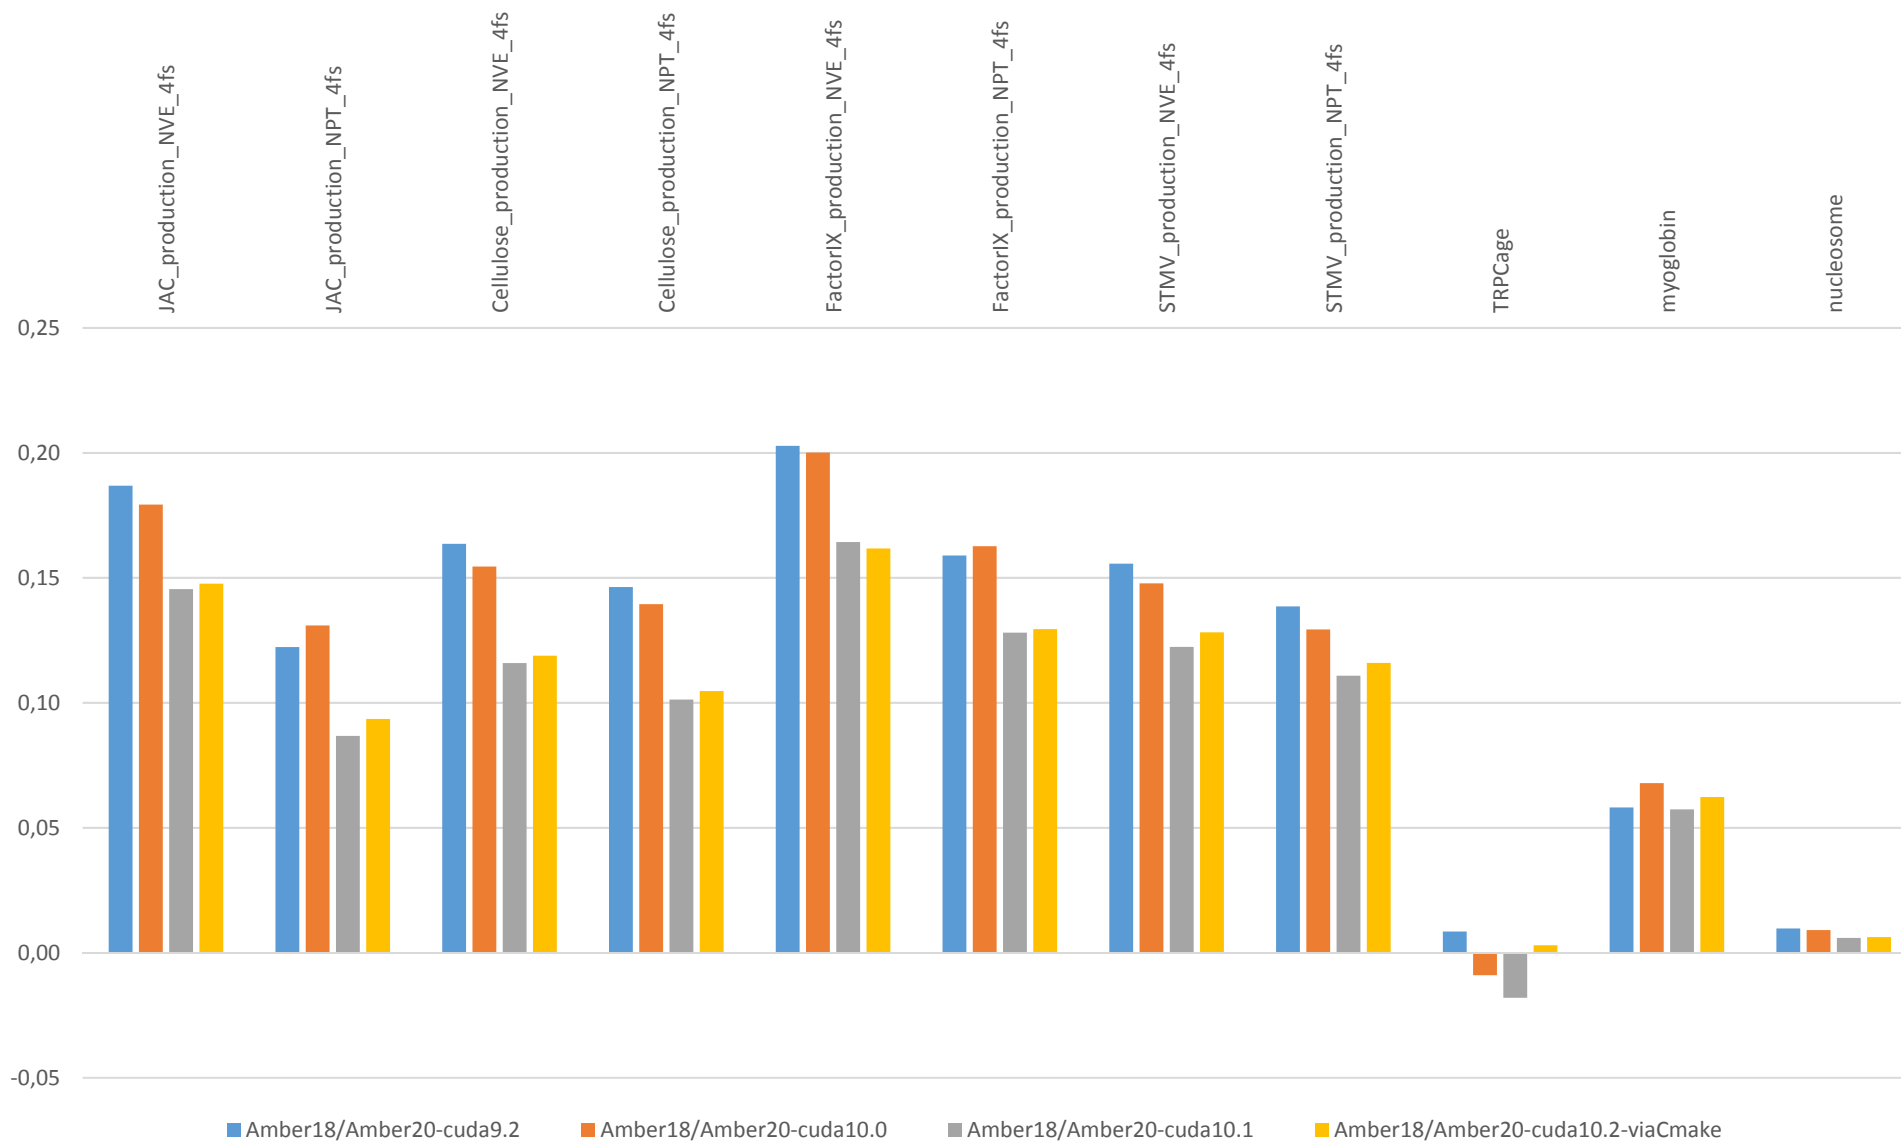

Quadro RTX5000

Quadro RTX6000

GTX1070 Super

GTX1080 Super